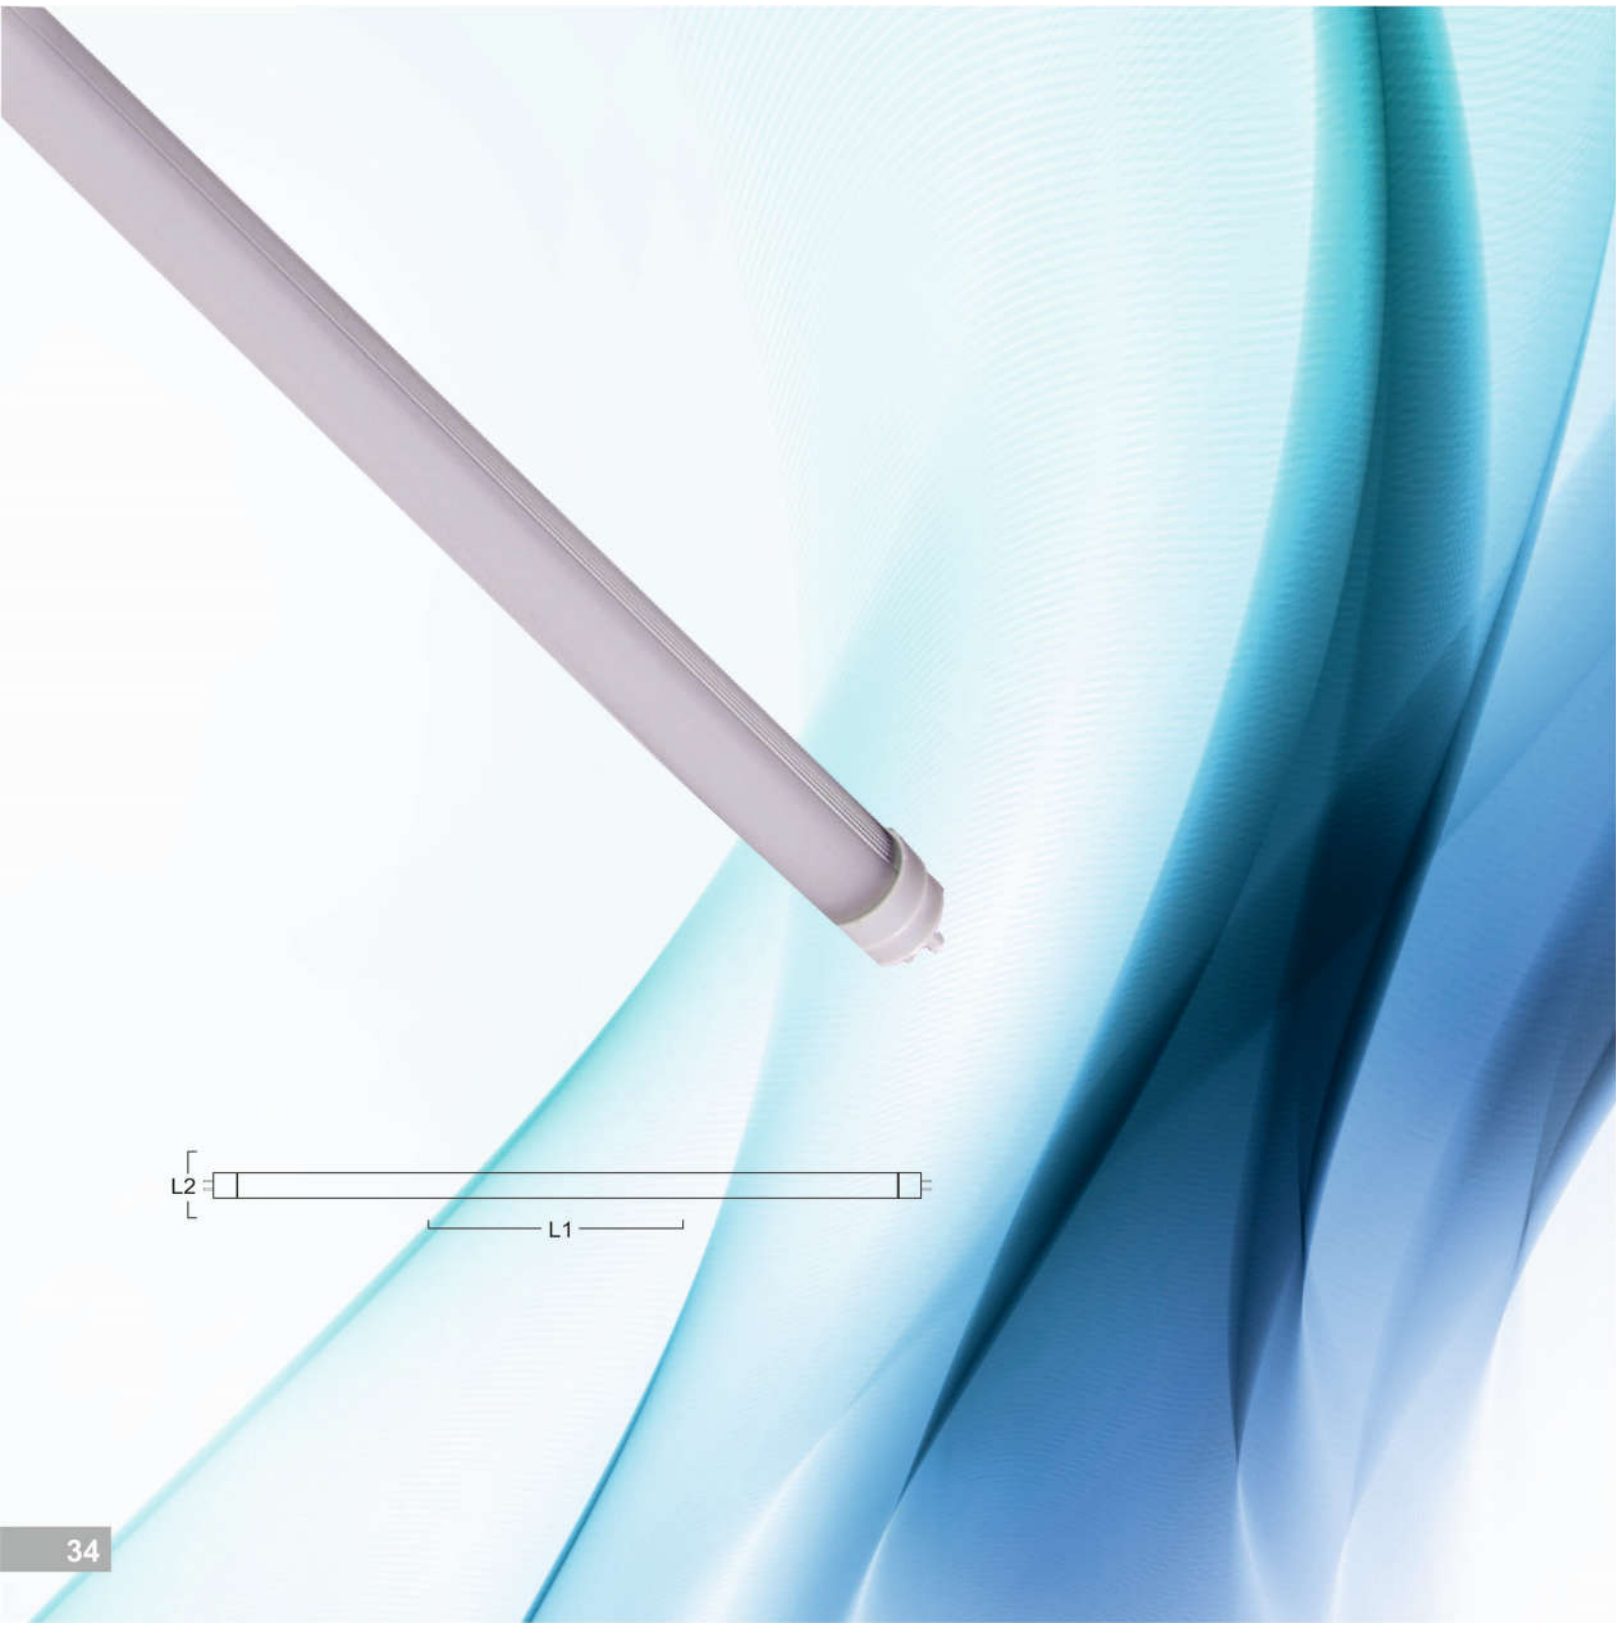

Lamp Power	6W
Lumen	450lm
Color	RGB+white
Speaker output power	3W
Connectivity	Bluetooth
Product dimension	80mm*145mm
Input power	9W
PCS	4

Musical BULB

9W

Speaker Lamp

Lamp Power	1.6W
Lumen	60lmW
Color	Warm white
Speaker output power	3W
Connectivity	Bluetooth
Product dimension	95mm* 122mm
Input power	DC 5/500mA
PCS	4